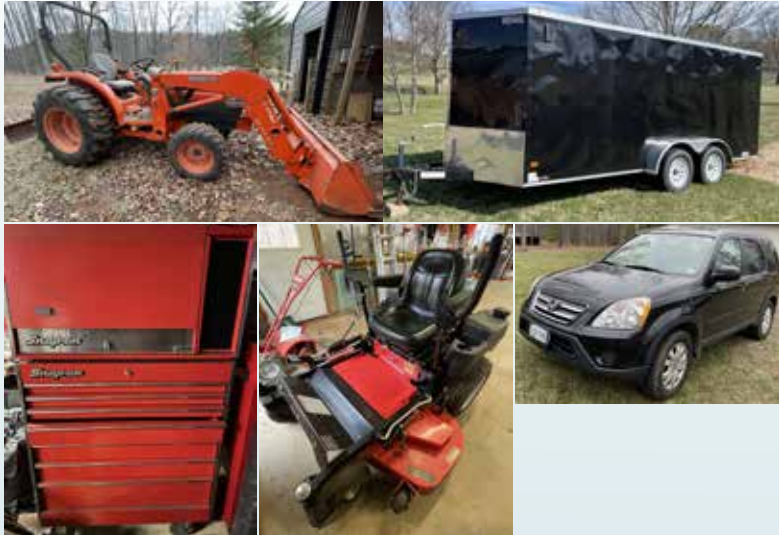

2006 Honda CRV (auto, 4x4, 250,000 miles – new inspection), Nexhaul dual axle 7'x18.5' enclosed trailer, Kubota L3830 Tractor w/ LA723 front end loader (diesel, hydrostatic, 4x4 & 699 hours!), Gravely 752Z zero turn mower (w/paperwork – 23hp Kohler eng. & 375.1 hours), 27 ton Dirty Hand Tools log splitter, 6' blade, Titan 5' bush hog, fence posts, hand plow, antique hand corn planters, gates, fertilize spreaders, yard roller, Troybilt rear tile tiller, Troybilt 21" 190cc self-propelled push mower, Stihl 028 WB chainsaw, Stihl B656C leaf blower, Makita & B&D battery chain saws, Hypertough weedeater, Troybilt 2600 PSI pressure washer, Green Works 2000 PSI elec. pressure washer, Green Works elec. push mower., leaf blowers, Power Boss 4500 Generac generator, Troybilt 3550 watt generator, new 8,000 BTU portable A/C unit, Troybilt Storm 2840 snow blower 20", 10+ weed eaters (gas & battery), metal lawn cart, B&D battery pole saw. **S&W 32 long pistol.**

Return Service Requested

**KUBOTA L3830 4WD TRACTOR W/LA723FRONT END LOADER – 2006 HONDA CRV SUV – GRAVELLY 752Z
 ZERO TURN MOWER – ENCLOSED TRAILER – NUMEROUS TOOLS – GLASSWARE – FURNITURE
 & Personal Property of the late Gary Hylton and the late Jay Montgomery
 Sale Site: 144 Rock Rd. SE – Floyd, VA 24091**