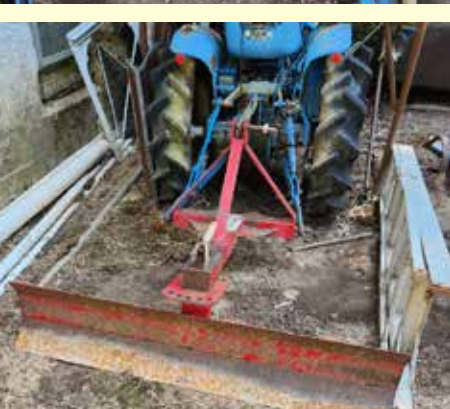

ONLY 6/10 MI. FROM SCENIC BLUE RIDGE PARKWAY
 634 Old Appalachian Trail - Fancy Gap, VA 24328

Also GREAT ASSORTMENT OF ANTIQUES/COLLECTIBLES - GLASSWARE - CAST IRON - TOOLS & Personal Property

TERMS: Real Estate 10% deposit day of auction, balance within 30 days at closing. Personal Property cash, check or credit/debit card day of auction.